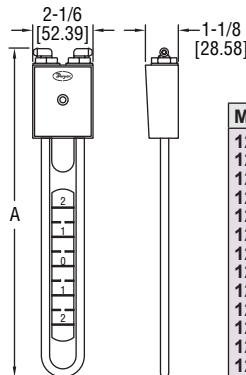

SLACK TUBE® MANOMETERS

Slack Tube® Manometer
rolled up for easy
handling and storage

1212
Gas Pressure Kit

Model	Dimension "A"
1211-8	16-3/4 [425.45]
1211-12	20-3/4 [527.05]
1211-16	24-3/4 [628.65]
1211-24	32-3/4 [831.85]
1211-30	38-3/4 [984.25]
1211-36	44-3/4 [1136.65]
1211-48	56-3/4 [1441.45]
1211-60	68-3/4 [1746.25]
1211-72	80-3/4 [2051.05]
1211-120	128-3/4 [3270.25]
1211-50	28-3/4 [730.25]
1211-100	48-3/4 [1238.25]
1211-200	87-3/4 [2228.85]

The **SERIES 1211** Slack Tube® Manometer is as accurate as the finest laboratory "U" gages, but is designed to roll up compactly for easy carrying. These manometers cover a wide range of pressure readings from 4-0-4 inches up to 60-0-60 inches. The Model 1212 Gas Pressure Kit in comes supplied with a 1211-16 Slack Tube® Manometer, carrying case, necessary tubing, and connection fittings for checking gas pressures in virtually all gas appliances.

MODEL CHART					
Model	Range, In.	Hg Req'd (oz.)	Metric Model	Range, CM	Hg Req'd (oz.)
1211-8	4 to 0 to 4	6	1211-50	25 to 0 to 25	11
1211-12	6 to 0 to 6	7	1211-100	50 to 0 to 50	18-1/2
1211-16	8 to 0 to 8	9	1211-200	100 to 0 to 100	35
1211-24	12 to 0 to 12	12-1/2			
1211-30	15 to 0 to 15	15			
1211-36	18 to 0 to 18	17-1/2			
1211-48	24 to 0 to 24	22-1/2			
1211-60	30 to 0 to 30	27			
1211-72	36 to 0 to 36	32			
1211-120	60 to 0 to 60	57			

INCLUDED WITH THE 1212 KIT

Description

(1) #1211-16 Slack Tube® Manometer, reads pressure to 16" water*, (1) Carrying case, plastic, 8-1/2" x 7" x 3-1/8", (1) 1 oz. bottle Fluorescein green color concentrate with wetting agent, (2) 1/8" pipe thread rubber tubing adapters, (1) 1/8" to 1/4" pipe thread bushing, (1) 3' L 3/16" rubber tubing, (1) Rubber tubing adapter to fit standard 7/16" dia. spud.